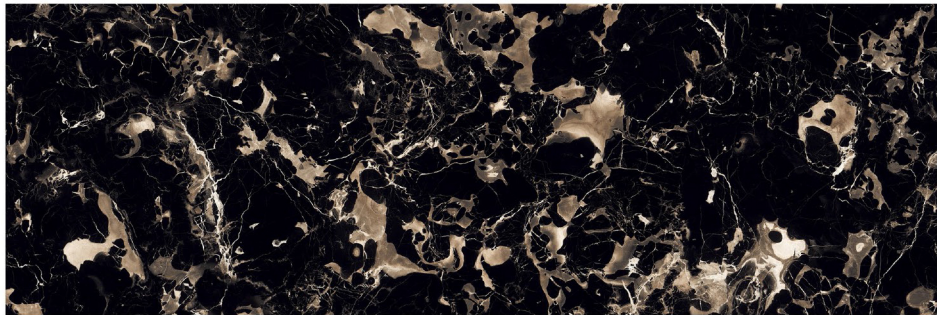

COLOUR BODY   SIZE:
80x240cm

THICKNESS:
:15mm | :18mm

FINISH:
GLOSS

PORTORO BLACK